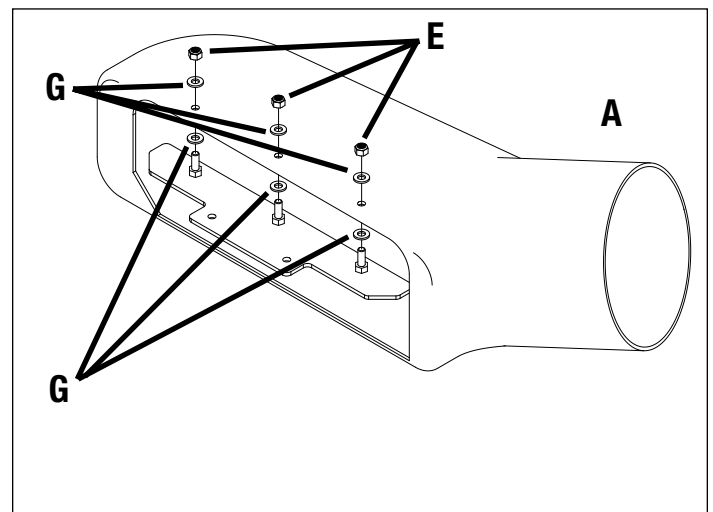

Mahindra Deck Boot Kit (TK95076)

A dedicated deck boot connects the TKV 20 to your tractor's mower deck.

Product Compatibility

60" mower deck on eMAX and MAX Series tractors.

Kit Includes

	Description	Part No.	Qty.
A	Deck Boot	ST48488	1
B	Deck Boot Bracket	ST48539	1
C	5/16" x 1-1/4" Carriage Bolt	ST65207	3
D	5/16" x 3/4 Flange Bolt	ST65007	2
E	5/16" Lock Nut	ST65097	5
F	5/16" Nut	ST65056	3
G	5/16" Flat Washer	ST65223	6

Installation Instructions

1. Install three 5/16" x 1-1/4" Carriage Bolts (C) in Deck Boot Bracket (B) and secure with three 5/16" Nuts (F).

2. Install three 5/16" Flat Washers (G) on Deck Bracket Bolts. Install Deck Boot on bracket bolts and secure with three 5/16" Flat Washers (G) and three 5/16" Lock Nuts (E).

Park Safely Before Installation

1. Stop the tractor on a level surface.
2. Lock the park brake.
3. Stop the engine.
4. Remove the key.
5. Wait for engine and all moving parts to stop before you leave the operator's seat.

3. Align Boot over opening of mower deck. Use 11/32" drill bit to drill two holes at location (D). Fasten with two 5/16" x 3/4" Flange Bolts and 5/16" Lock Nuts.

Warranty

TerraKing's products are guaranteed to be free from defects in material and/or workmanship and to perform as advertised when properly assembled, installed, used, and maintained in accordance with written instructions. Failure to adhere to this will void the warranty. TerraKing will not be responsible for labor, loss, or consequential damage of any kind or character caused by defective parts, or for charges incurred in the replacement or repair of defective parts. TerraKing reserves the right to request photos or return of damaged/defective parts. To submit a claim, please have your original purchase date and a copy of your receipt (if available).