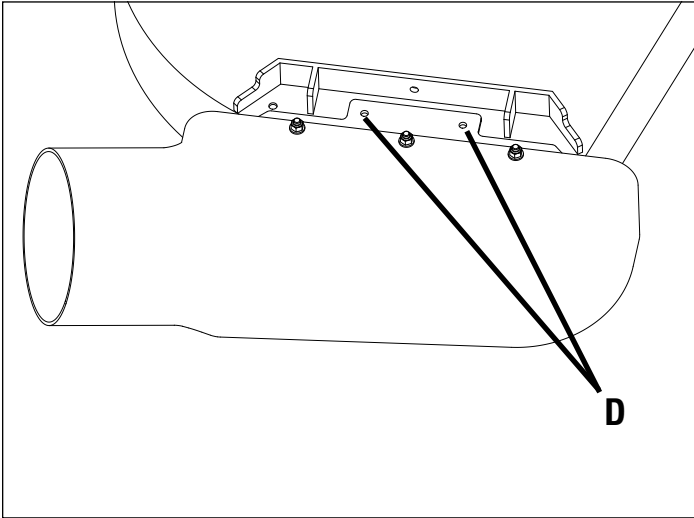

Mahindra Deck Boot Kit (TK95076)

A dedicated deck boot connects the TKV 20 to your tractor's mower deck.

Product Compatibility

60" mower deck on eMAX and MAX Series tractors.

Kit Includes

	Description	Part No.	Qty.
A	Deck Boot	ST48488	1
B	Deck Boot Bracket	ST48539	1
C	5/16" x 1-1/4" Carriage Bolt	ST65207	3
D	5/16" x 3/4 Flange Bolt	ST65007	2
E	5/16" Lock Nut	ST65097	5
F	5/16" Nut	ST65056	3
G	5/16" Flat Washer	ST65223	6

Installation Instructions

1. Install three 5/16" x 1-1/4" Carriage Bolts (C) in Deck Boot Bracket (B) and secure with three 5/16" Nuts (F).

2. Install three 5/16" Flat Washers (G) on Deck Bracket Bolts. Install Deck Boot on bracket bolts and secure with three 5/16" Flat Washers (G) and three 5/16" Lock Nuts (E).

Park Safely Before Installation

1. Stop the tractor on a level surface.
2. Lock the park brake.
3. Stop the engine.
4. Remove the key.
5. Wait for engine and all moving parts to stop before you leave the operator's seat.

3. Align Boot over opening of mower deck. Use 11/32" drill bit to drill two holes at location (D). Fasten with two 5/16" x 3/4" Flange Bolts and 5/16" Lock Nuts.

Warranty

TerraKing's products are guaranteed to be free from defects in material and/or workmanship and to perform as advertised when properly assembled, installed, used, and maintained in accordance with written instructions. Failure to adhere to this will void the warranty. TerraKing will not be responsible for labor, loss, or consequential damage of any kind or character caused by defective parts, or for charges incurred in the replacement or repair of defective parts. TerraKing reserves the right to request photos or return of damaged/defective parts. To submit a claim, please have your original purchase date and a copy of your receipt (if available).