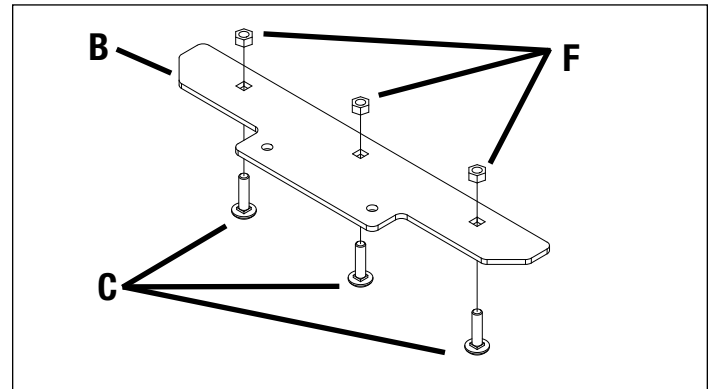

Mahindra Deck Boot Kit (TK95076)

A dedicated deck boot connects the TKV 20 to your tractor's mower deck.

Product Compatibility

60" mower deck on eMAX and MAX Series tractors.

Kit Includes

	Description	Part No.	Qty.
A	Deck Boot	ST48488	1
B	Deck Boot Bracket	ST48539	1
C	5/16" x 1-1/4" Carriage Bolt	ST65207	3
D	5/16" x 3/4 Flange Bolt	ST65007	2
E	5/16" Lock Nut	ST65097	5
F	5/16" Nut	ST65056	3
G	5/16" Flat Washer	ST65223	6

Installation Instructions

1. Install three 5/16" x 1-1/4" Carriage Bolts (C) in Deck Boot Bracket (B) and secure with three 5/16" Nuts (F).

2. Install three 5/16" Flat Washers (G) on Deck Bracket Bolts. Install Deck Boot on bracket bolts and secure with three 5/16" Flat Washers (G) and three 5/16" Lock Nuts (E).

3. Align Boot over opening of mower deck. Use 11/32" drill bit to drill two holes at location (D). Fasten with two 5/16" x 3/4" Flange Bolts and 5/16" Lock Nuts.

Warranty

TerraKing's products are guaranteed to be free from defects in material and/or workmanship and to perform as advertised when properly assembled, installed, used, and maintained in accordance with written instructions. Failure to adhere to this will void the warranty. TerraKing will not be responsible for labor, loss, or consequential damage of any kind or character caused by defective parts, or for charges incurred in the replacement or repair of defective parts. TerraKing reserves the right to request photos or return of damaged/defective parts. To submit a claim, please have your original purchase date and a copy of your receipt (if available).