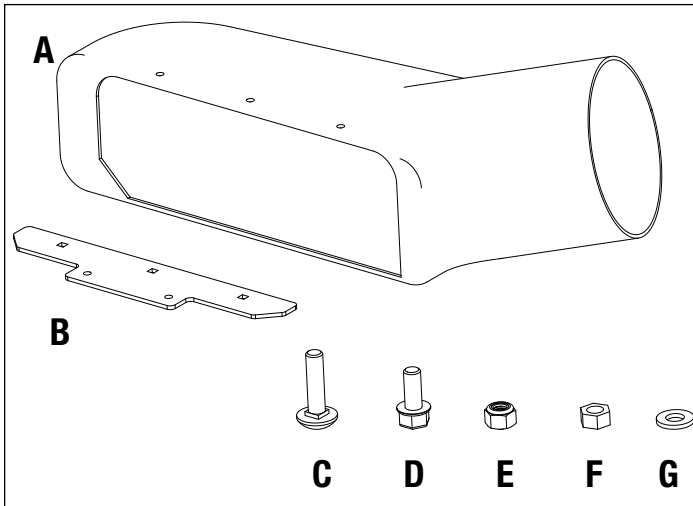

Mahindra Deck Boot Kit (TK95076)

A dedicated deck boot connects the TKV 20 to your tractor's mower deck.

Product Compatibility

60" mower deck on eMAX and MAX Series tractors.

Kit Includes

	Description	Part No.	Qty.
A	Deck Boot	ST48488	1
B	Deck Boot Bracket	ST48539	1
C	5/16" x 1-1/4" Carriage Bolt	ST65207	3
D	5/16" x 3/4 Flange Bolt	ST65007	2
E	5/16" Lock Nut	ST65097	5
F	5/16" Nut	ST65056	3
G	5/16" Flat Washer	ST65223	6

Installation Instructions

1. Install three 5/16" x 1-1/4" Carriage Bolts (C) in Deck Boot Bracket (B) and secure with three 5/16" Nuts (F).

2. Install three 5/16" Flat Washers (G) on Deck Bracket Bolts. Install Deck Boot on bracket bolts and secure with three 5/16" Flat Washers (G) and three 5/16" Lock Nuts (E).

3. Align Boot over opening of mower deck. Use 11/32" drill bit to drill two holes at location (D). Fasten with two 5/16" x 3/4" Flange Bolts and 5/16" Lock Nuts.

Warranty

TerraKing's products are guaranteed to be free from defects in material and/or workmanship and to perform as advertised when properly assembled, installed, used, and maintained in accordance with written instructions. Failure to adhere to this will void the warranty. TerraKing will not be responsible for labor, loss, or consequential damage of any kind or character caused by defective parts, or for charges incurred in the replacement or repair of defective parts. TerraKing reserves the right to request photos or return of damaged/defective parts. To submit a claim, please have your original purchase date and a copy of your receipt (if available).